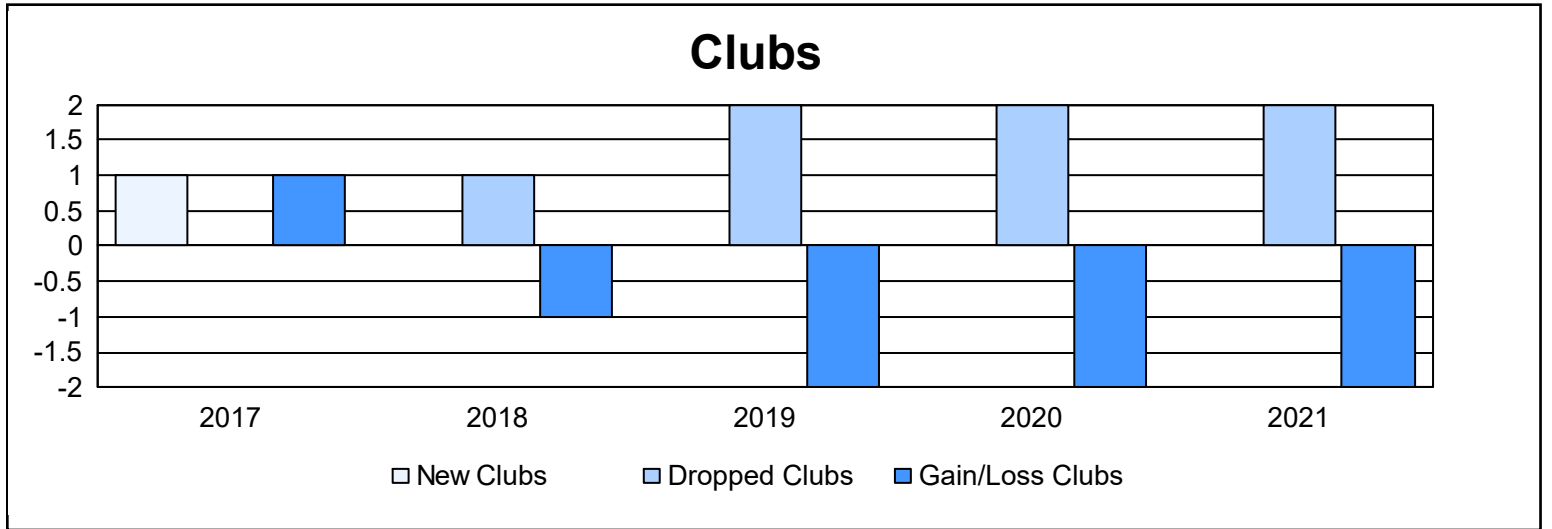

Year	New Clubs	Dropped Clubs	Gain/ Loss Clubs	New Members	Charter Members	Reinstate Members	Transfer Members	Total Member Added	Total Members Dropped	Gain/ Loss Members
2016-2017	1	0	1	124	22	5	11	162	206	-44
2017-2018	0	1	-1	163	8	9	12	192	218	-26
2018-2019	0	2	-2	121	0	3	5	129	187	-58
2019-2020	0	2	-2	81	1	15	1	98	176	-78
2020-2021	0	2	-2	81	0	5	6	92	221	-129
<b>Average</b>	<b>0</b>	<b>1</b>	<b>-1</b>	<b>114</b>	<b>6</b>	<b>7</b>	<b>7</b>	<b>135</b>	<b>202</b>	<b>-67</b>

### Membership Composition June 2021 Cumulative