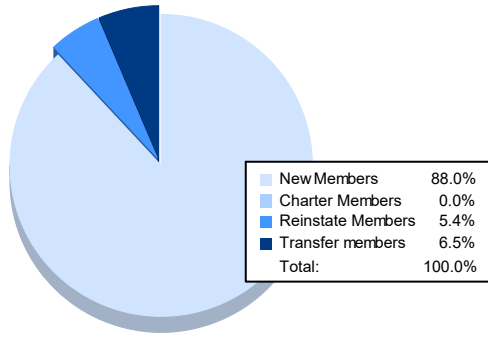

Year	New Clubs	Dropped Clubs	Gain/ Loss Clubs	New Members	Charter Members	Reinstate Members	Transfer Members	Total Member Added	Total Members Dropped	Gain/ Loss Members
2016-2017	1	0	1	124	22	5	11	162	206	-44
2017-2018	0	1	-1	163	8	9	12	192	218	-26
2018-2019	0	2	-2	121	0	3	5	129	187	-58
2019-2020	0	2	-2	81	1	15	1	98	176	-78
2020-2021	0	2	-2	81	0	5	6	92	221	-129
<b>Average</b>	<b>0</b>	<b>1</b>	<b>-1</b>	<b>114</b>	<b>6</b>	<b>7</b>	<b>7</b>	<b>135</b>	<b>202</b>	<b>-67</b>

### Membership Composition June 2021 Cumulative