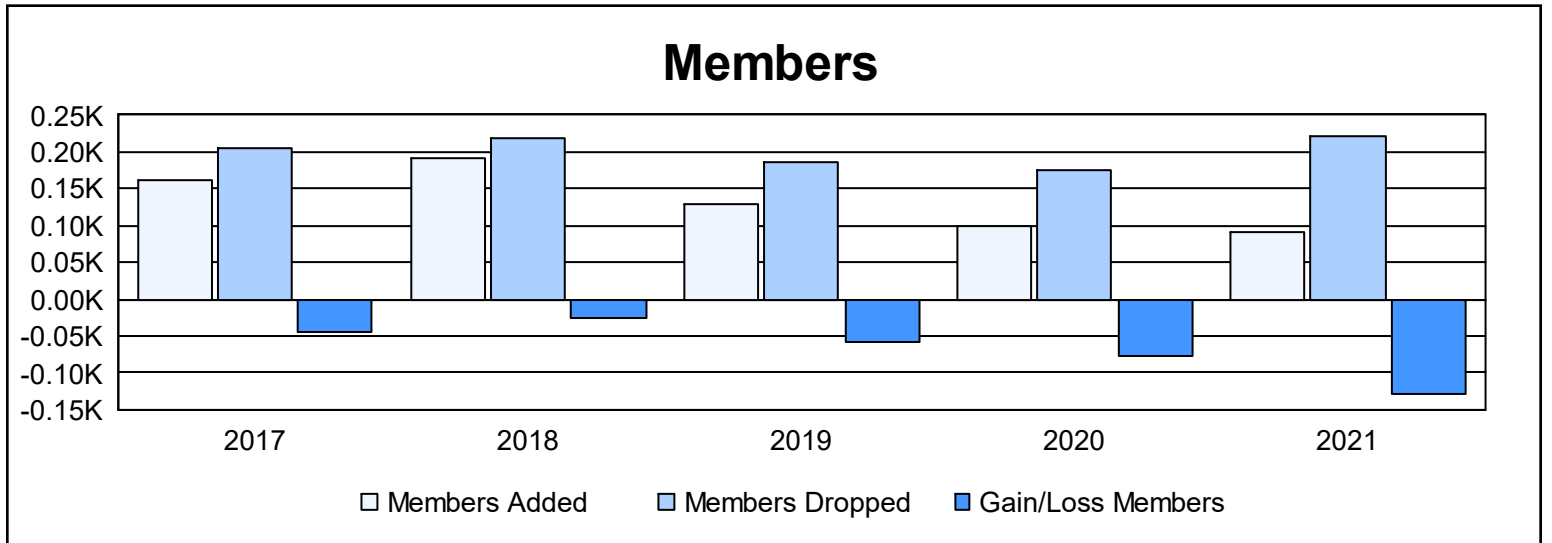

Year	New Clubs	Dropped Clubs	Gain/ Loss Clubs	New Members	Charter Members	Reinstate Members	Transfer Members	Total Member Added	Total Members Dropped	Gain/ Loss Members
2016-2017	1	0	1	124	22	5	11	162	206	-44
2017-2018	0	1	-1	163	8	9	12	192	218	-26
2018-2019	0	2	-2	121	0	3	5	129	187	-58
2019-2020	0	2	-2	81	1	15	1	98	176	-78
2020-2021	0	2	-2	81	0	5	6	92	221	-129
<b>Average</b>	<b>0</b>	<b>1</b>	<b>-1</b>	<b>114</b>	<b>6</b>	<b>7</b>	<b>7</b>	<b>135</b>	<b>202</b>	<b>-67</b>

### Membership Composition June 2021 Cumulative